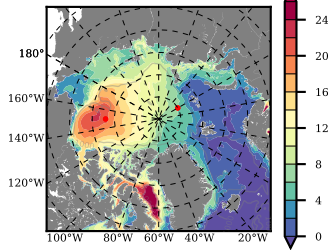

BCTGR273ERA5 mean FWC (m) over 1982

Mean FWC (m) from BG Obs Sys. (Proshutinsky et al. GRL2018) over year 2003-2017

Mean FWC (m) from Init State

BCTGR273ERA5 mean SSH anomaly

Mean DOT from Armitage et al. 2017 2003-2014