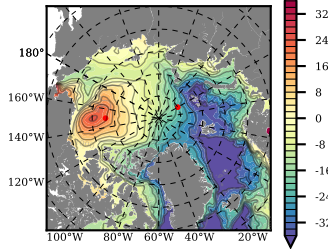

BCTGR273ERA5 mean FWC (m) over 1982

Mean FWC (m) from BG Obs Sys. (Proshutinsky et al. GRL2018) over year 2003-2017

Mean FWC (m) from Init State

BCTGR273ERA5 mean SSH anomaly

Mean DOT from Armitage et al. 2017 2003-2014