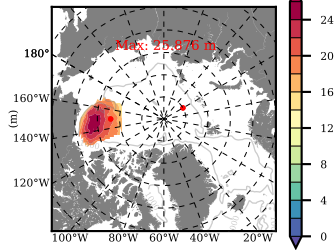

BCTGR273ERA5 mean FWC (m) over 1983

Mean FWC (m) from BG Obs Sys. (Proshutinsky et al. GRL2018) over year 2003-2017

Mean FWC (m) from Init State

BCTGR273ERA5 mean SSH anomaly

Mean DOT from Armitage et al. 2017 2003-2014