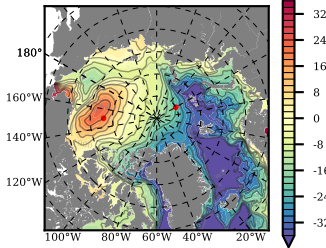

BCTGR273ERA5 mean FWC (m) over 1983

Mean FWC (m) from BG Obs Sys. (Proshutinsky et al. GRL2018) over year 2003-2017

Mean FWC (m) from Init State

BCTGR273ERA5 mean SSH anomaly

Mean DOT from Armitage et al. 2017 2003-2014