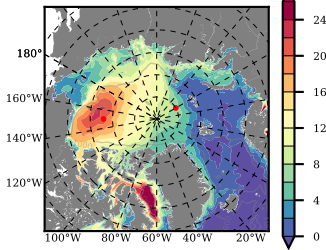

BCTGR273ERA5 mean FWC (m) over 1983

Mean FWC (m) from BG Obs Sys. (Proshutinsky et al. GRL2018) over year 2003-2017

Mean FWC (m) from Init State

BCTGR273ERA5 mean SSH anomaly

Mean DOT from Armitage et al. 2017 2003-2014