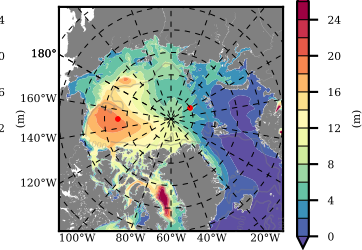

BCTGR273ERA5 mean FWC (m) over 1984

Mean FWC (m) from BG Obs Sys. (Proshutinsky et al. GRL2018) over year 2003-2017

Mean FWC (m) from Init State

BCTGR273ERA5 mean SSH anomaly

Mean DOT from Armitage et al. 2017 2003-2014