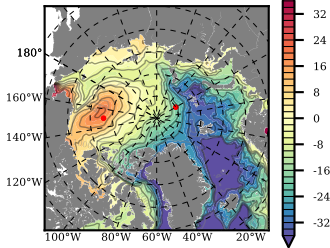

BCTGR273ERA5 mean FWC (m) over 1984

Mean FWC (m) from BG Obs Sys. (Proshutinsky et al. GRL2018) over year 2003-2017

Mean FWC (m) from Init State

BCTGR273ERA5 mean SSH anomaly

Mean DOT from Armitage et al. 2017 2003-2014