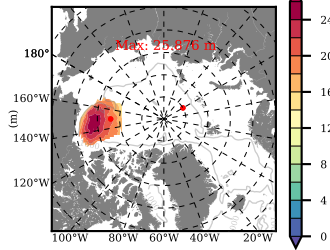

BCTGR273ERA5 mean FWC (m) over 1984

Mean FWC (m) from BG Obs Sys. (Proshutinsky et al. GRL2018) over year 2003-2017

Mean FWC (m) from Init State

BCTGR273ERA5 mean SSH anomaly

Mean DOT from Armitage et al. 2017 2003-2014