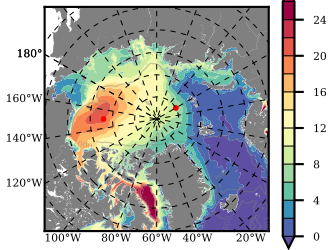

BCTGR273ERA5 mean FWC (m) over 1984

Mean FWC (m) from BG Obs Sys. (Proshutinsky et al. GRL2018) over year 2003-2017

Mean FWC (m) from Init State

BCTGR273ERA5 mean SSH anomaly

Mean DOT from Armitage et al. 2017 2003-2014