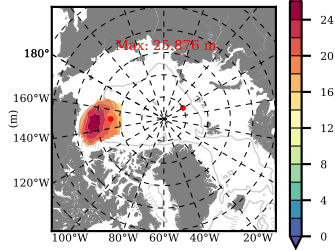

BCTGR273ERA5 mean FWC (m) over 1985

Mean FWC (m) from BG Obs Sys. (Proshutinsky et al. GRL2018) over year 2003-2017

Mean FWC (m) from Init State

BCTGR273ERA5 mean SSH anomaly

Mean DOT from Armitage et al. 2017 2003-2014