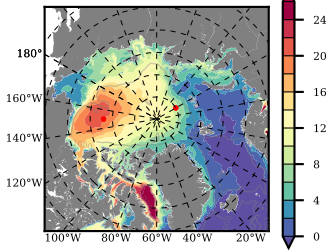

BCTGR273ERA5 mean FWC (m) over 1985

Mean FWC (m) from BG Obs Sys. (Proshutinsky et al. GRL2018) over year 2003-2017

Mean FWC (m) from Init State

BCTGR273ERA5 mean SSH anomaly

Mean DOT from Armitage et al. 2017 2003-2014