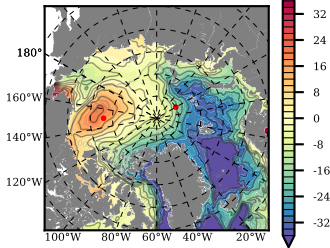

BCTGR273ERA5 mean FWC (m) over 1985

Mean FWC (m) from BG Obs Sys. (Proshutinsky et al. GRL2018) over year 2003-2017

Mean FWC (m) from Init State

BCTGR273ERA5 mean SSH anomaly

Mean DOT from Armitage et al. 2017 2003-2014