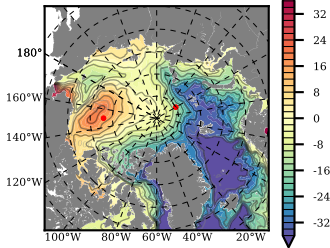

BCTGR273ERA5 mean FWC (m) over 1986

Mean FWC (m) from BG Obs Sys. (Proshutinsky et al. GRL2018) over year 2003-2017

Mean FWC (m) from Init State

BCTGR273ERA5 mean SSH anomaly

Mean DOT from Armitage et al. 2017 2003-2014