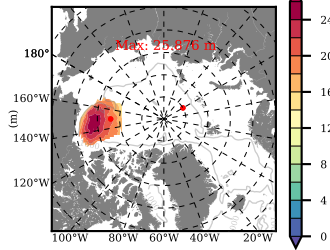

BCTGR273ERA5 mean FWC (m) over 1986

Mean FWC (m) from BG Obs Sys. (Proshutinsky et al. GRL2018) over year 2003-2017

Mean FWC (m) from Init State

BCTGR273ERA5 mean SSH anomaly

Mean DOT from Armitage et al. 2017 2003-2014