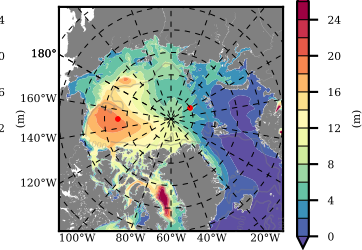

BCTGR273ERA5 mean FWC (m) over 1986

Mean FWC (m) from BG Obs Sys. (Proshutinsky et al. GRL2018) over year 2003-2017

Mean FWC (m) from Init State

BCTGR273ERA5 mean SSH anomaly

Mean DOT from Armitage et al. 2017 2003-2014