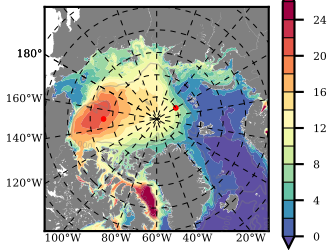

BCTGR273ERA5 mean FWC (m) over 1986

Mean FWC (m) from BG Obs Sys. (Proshutinsky et al. GRL2018) over year 2003-2017

Mean FWC (m) from Init State

BCTGR273ERA5 mean SSH anomaly

Mean DOT from Armitage et al. 2017 2003-2014