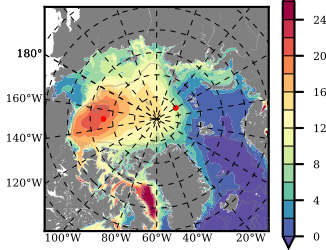

BCTGR273ERA5 mean FWC (m) over 1987

Mean FWC (m) from BG Obs Sys. (Proshutinsky et al. GRL2018) over year 2003-2017

Mean FWC (m) from Init State

BCTGR273ERA5 mean SSH anomaly

Mean DOT from Armitage et al. 2017 2003-2014