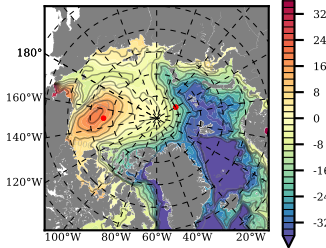

BCTGR273ERA5 mean FWC (m) over 1987

Mean FWC (m) from BG Obs Sys. (Proshutinsky et al. GRL2018) over year 2003-2017

Mean FWC (m) from Init State

BCTGR273ERA5 mean SSH anomaly

Mean DOT from Armitage et al. 2017 2003-2014