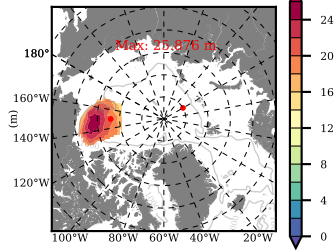

BCTGR273ERA5 mean FWC (m) over 1987

Mean FWC (m) from BG Obs Sys. (Proshutinsky et al. GRL2018) over year 2003-2017

Mean FWC (m) from Init State

BCTGR273ERA5 mean SSH anomaly

Mean DOT from Armitage et al. 2017 2003-2014