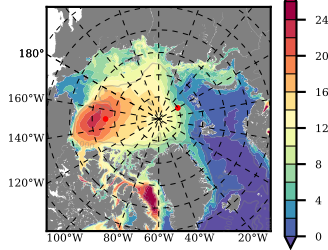

BCTGR273ERA5 mean FWC (m) over 1988

Mean FWC (m) from BG Obs Sys. (Proshutinsky et al. GRL2018) over year 2003-2017

Mean FWC (m) from Init State

BCTGR273ERA5 mean SSH anomaly

Mean DOT from Armitage et al. 2017 2003-2014