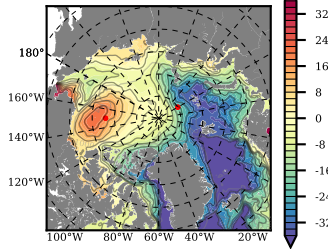

BCTGR273ERA5 mean FWC (m) over 1988

Mean FWC (m) from BG Obs Sys. (Proshutinsky et al. GRL2018) over year 2003-2017

Mean FWC (m) from Init State

BCTGR273ERA5 mean SSH anomaly

Mean DOT from Armitage et al. 2017 2003-2014