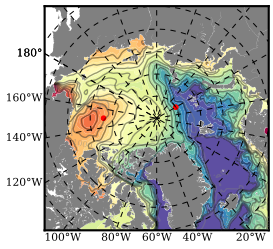

BCTGR273ERA5 mean FWC (m) over 1989

Mean FWC (m) from BG Obs Sys. (Proshutinsky et al. GRL2018) over year 2003-2017

Mean FWC (m) from Init State

BCTGR273ERA5 mean SSH anomaly

Mean DOT from Armitage et al. 2017 2003-2014