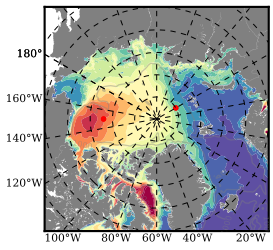

BCTGR273ERA5 mean FWC (m) over 1989

Mean FWC (m) from BG Obs Sys. (Proshutinsky et al. GRL2018) over year 2003-2017

Mean FWC (m) from Init State

BCTGR273ERA5 mean SSH anomaly

Mean DOT from Armitage et al. 2017 2003-2014