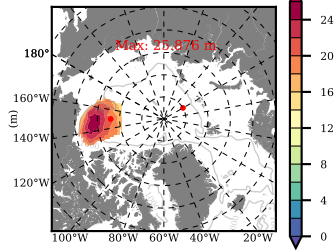

BCTGR273ERA5 mean FWC (m) over 1989

Mean FWC (m) from BG Obs Sys. (Proshutinsky et al. GRL2018) over year 2003-2017

Mean FWC (m) from Init State

BCTGR273ERA5 mean SSH anomaly

Mean DOT from Armitage et al. 2017 2003-2014