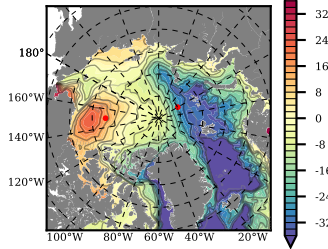

BCTGR273ERA5 mean FWC (m) over 1990

Mean FWC (m) from BG Obs Sys. (Proshutinsky et al. GRL2018) over year 2003-2017

Mean FWC (m) from Init State

BCTGR273ERA5 mean SSH anomaly

Mean DOT from Armitage et al. 2017 2003-2014