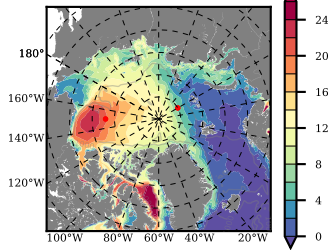

BCTGR273ERA5 mean FWC (m) over 1990

Mean FWC (m) from BG Obs Sys. (Proshutinsky et al. GRL2018) over year 2003-2017

Mean FWC (m) from Init State

BCTGR273ERA5 mean SSH anomaly

Mean DOT from Armitage et al. 2017 2003-2014