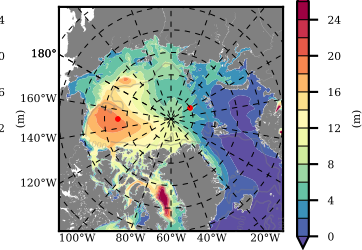

BCTGR273ERA5 mean FWC (m) over 1991

Mean FWC (m) from BG Obs Sys. (Proshutinsky et al. GRL2018) over year 2003-2017

Mean FWC (m) from Init State

BCTGR273ERA5 mean SSH anomaly

Mean DOT from Armitage et al. 2017 2003-2014