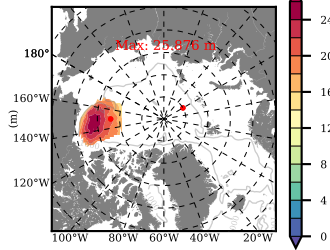

BCTGR273ERA5 mean FWC (m) over 1991

Mean FWC (m) from BG Obs Sys. (Proshutinsky et al. GRL2018) over year 2003-2017

Mean FWC (m) from Init State

BCTGR273ERA5 mean SSH anomaly

Mean DOT from Armitage et al. 2017 2003-2014