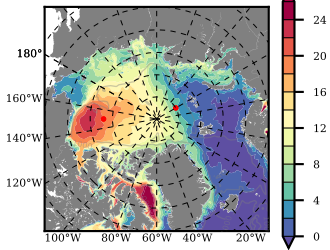

BCTGR273ERA5 mean FWC (m) over 1991

Mean FWC (m) from BG Obs Sys. (Proshutinsky et al. GRL2018) over year 2003-2017

Mean FWC (m) from Init State

BCTGR273ERA5 mean SSH anomaly

Mean DOT from Armitage et al. 2017 2003-2014