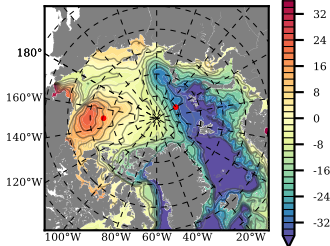

BCTGR273ERA5 mean FWC (m) over 1991

Mean FWC (m) from BG Obs Sys. (Proshutinsky et al. GRL2018) over year 2003-2017

Mean FWC (m) from Init State

BCTGR273ERA5 mean SSH anomaly

Mean DOT from Armitage et al. 2017 2003-2014