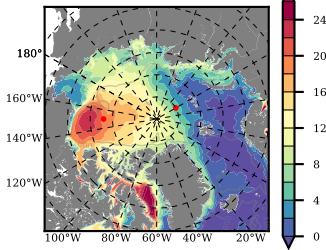

BCTGR273ERA5 mean FWC (m) over 1992

Mean FWC (m) from BG Obs Sys. (Proshutinsky et al. GRL2018) over year 2003-2017

Mean FWC (m) from Init State

BCTGR273ERA5 mean SSH anomaly

Mean DOT from Armitage et al. 2017 2003-2014