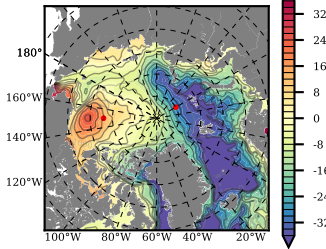

BCTGR273ERA5 mean FWC (m) over 1992

Mean FWC (m) from BG Obs Sys. (Proshutinsky et al. GRL2018) over year 2003-2017

Mean FWC (m) from Init State

BCTGR273ERA5 mean SSH anomaly

Mean DOT from Armitage et al. 2017 2003-2014