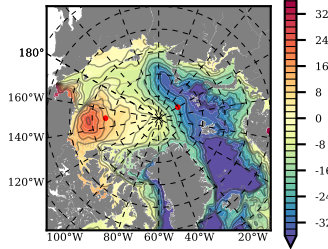

BCTGR273ERA5 mean FWC (m) over 1993

Mean FWC (m) from BG Obs Sys. (Proshutinsky et al. GRL2018) over year 2003-2017

Mean FWC (m) from Init State

BCTGR273ERA5 mean SSH anomaly

Mean DOT from Armitage et al. 2017 2003-2014