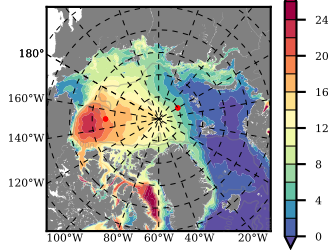

BCTGR273ERA5 mean FWC (m) over 1993

Mean FWC (m) from BG Obs Sys. (Proshutinsky et al. GRL2018) over year 2003-2017

Mean FWC (m) from Init State

BCTGR273ERA5 mean SSH anomaly

Mean DOT from Armitage et al. 2017 2003-2014