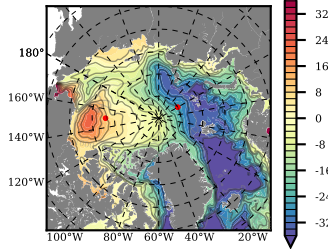

BCTGR273ERA5 mean FWC (m) over 1994

Mean FWC (m) from BG Obs Sys. (Proshutinsky et al. GRL2018) over year 2003-2017

Mean FWC (m) from Init State

BCTGR273ERA5 mean SSH anomaly

Mean DOT from Armitage et al. 2017 2003-2014