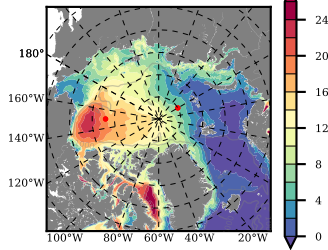

BCTGR273ERA5 mean FWC (m) over 1994

Mean FWC (m) from BG Obs Sys. (Proshutinsky et al. GRL2018) over year 2003-2017

Mean FWC (m) from Init State

BCTGR273ERA5 mean SSH anomaly

Mean DOT from Armitage et al. 2017 2003-2014