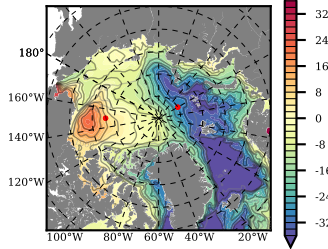

BCTGR273ERA5 mean FWC (m) over 1995

Mean FWC (m) from BG Obs Sys. (Proshutinsky et al. GRL2018) over year 2003-2017

Mean FWC (m) from Init State

BCTGR273ERA5 mean SSH anomaly

Mean DOT from Armitage et al. 2017 2003-2014