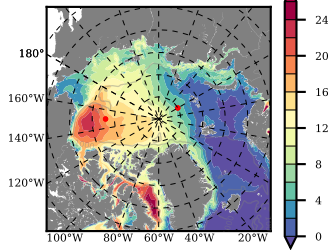

BCTGR273ERA5 mean FWC (m) over 1995

Mean FWC (m) from BG Obs Sys. (Proshutinsky et al. GRL2018) over year 2003-2017

Mean FWC (m) from Init State

BCTGR273ERA5 mean SSH anomaly

Mean DOT from Armitage et al. 2017 2003-2014