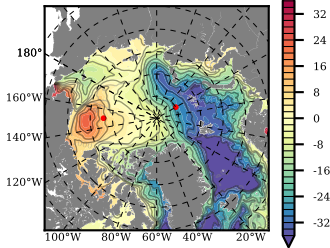

BCTGR273ERA5 mean FWC (m) over 1996

Mean FWC (m) from BG Obs Sys. (Proshutinsky et al. GRL2018) over year 2003-2017

Mean FWC (m) from Init State

BCTGR273ERA5 mean SSH anomaly

Mean DOT from Armitage et al. 2017 2003-2014