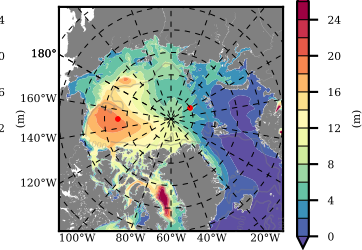

BCTGR273ERA5 mean FWC (m) over 1996

Mean FWC (m) from BG Obs Sys. (Proshutinsky et al. GRL2018) over year 2003-2017

Mean FWC (m) from Init State

BCTGR273ERA5 mean SSH anomaly

Mean DOT from Armitage et al. 2017 2003-2014