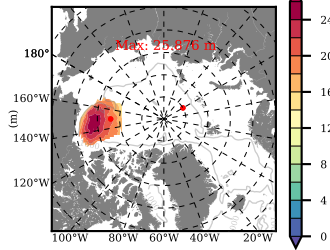

BCTGR273ERA5 mean FWC (m) over 1996

Mean FWC (m) from BG Obs Sys. (Proshutinsky et al. GRL2018) over year 2003-2017

Mean FWC (m) from Init State

BCTGR273ERA5 mean SSH anomaly

Mean DOT from Armitage et al. 2017 2003-2014