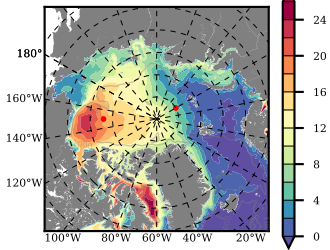

BCTGR273ERA5 mean FWC (m) over 1996

Mean FWC (m) from BG Obs Sys. (Proshutinsky et al. GRL2018) over year 2003-2017

Mean FWC (m) from Init State

BCTGR273ERA5 mean SSH anomaly

Mean DOT from Armitage et al. 2017 2003-2014