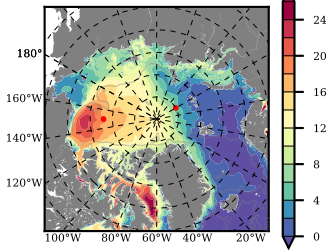

BCTGR273ERA5 mean FWC (m) over 1997

Mean FWC (m) from BG Obs Sys. (Proshutinsky et al. GRL2018) over year 2003-2017

Mean FWC (m) from Init State

BCTGR273ERA5 mean SSH anomaly

Mean DOT from Armitage et al. 2017 2003-2014