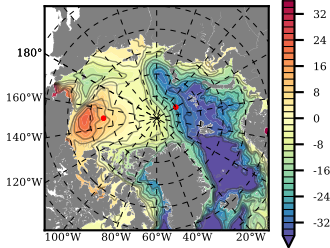

BCTGR273ERA5 mean FWC (m) over 1997

Mean FWC (m) from BG Obs Sys. (Proshutinsky et al. GRL2018) over year 2003-2017

Mean FWC (m) from Init State

BCTGR273ERA5 mean SSH anomaly

Mean DOT from Armitage et al. 2017 2003-2014