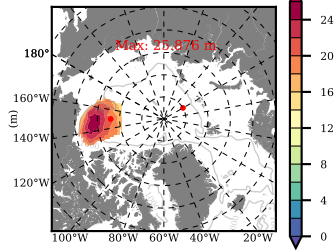

BCTGR273ERA5 mean FWC (m) over 1997

Mean FWC (m) from BG Obs Sys. (Proshutinsky et al. GRL2018) over year 2003-2017

Mean FWC (m) from Init State

BCTGR273ERA5 mean SSH anomaly

Mean DOT from Armitage et al. 2017 2003-2014