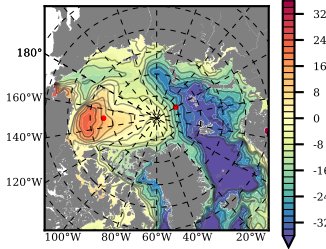

BCTGR273ERA5 mean FWC (m) over 1998

Mean FWC (m) from BG Obs Sys. (Proshutinsky et al. GRL2018) over year 2003-2017

Mean FWC (m) from Init State

BCTGR273ERA5 mean SSH anomaly

Mean DOT from Armitage et al. 2017 2003-2014