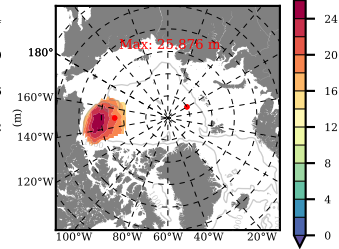

BCTGR273ERA5 mean FWC (m) over 1998

Mean FWC (m) from BG Obs Sys. (Proshutinsky et al. GRL2018) over year 2003-2017

Mean FWC (m) from Init State

BCTGR273ERA5 mean SSH anomaly

Mean DOT from Armitage et al. 2017 2003-2014