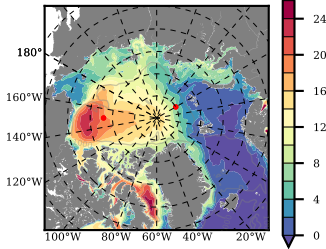

BCTGR273ERA5 mean FWC (m) over 1998

Mean FWC (m) from BG Obs Sys. (Proshutinsky et al. GRL2018) over year 2003-2017

Mean FWC (m) from Init State

BCTGR273ERA5 mean SSH anomaly

Mean DOT from Armitage et al. 2017 2003-2014