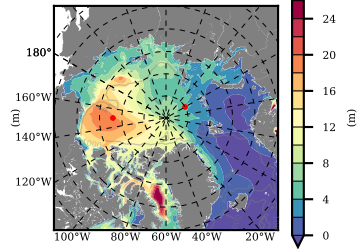

BCTGR273ERA5 mean FWC (m) over 1998

Mean FWC (m) from BG Obs Sys. (Proshutinsky et al. GRL2018) over year 2003-2017

Mean FWC (m) from Init State

BCTGR273ERA5 mean SSH anomaly

Mean DOT from Armitage et al. 2017 2003-2014