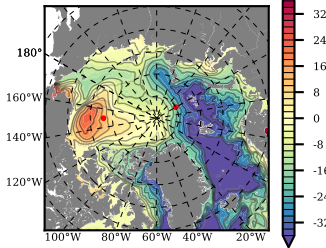

BCTGR273ERA5 mean FWC (m) over 1999

Mean FWC (m) from BG Obs Sys. (Proshutinsky et al. GRL2018) over year 2003-2017

Mean FWC (m) from Init State

BCTGR273ERA5 mean SSH anomaly

Mean DOT from Armitage et al. 2017 2003-2014