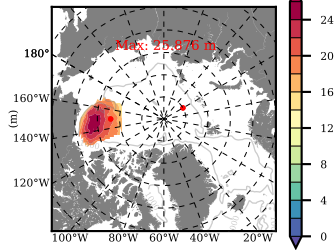

BCTGR273ERA5 mean FWC (m) over 1999

Mean FWC (m) from BG Obs Sys. (Proshutinsky et al. GRL2018) over year 2003-2017

Mean FWC (m) from Init State

BCTGR273ERA5 mean SSH anomaly

Mean DOT from Armitage et al. 2017 2003-2014