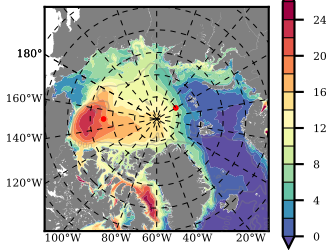

BCTGR273ERA5 mean FWC (m) over 1999

Mean FWC (m) from BG Obs Sys. (Proshutinsky et al. GRL2018) over year 2003-2017

Mean FWC (m) from Init State

BCTGR273ERA5 mean SSH anomaly

Mean DOT from Armitage et al. 2017 2003-2014