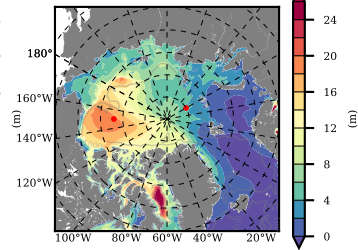

BCTGR273ERA5 mean FWC (m) over 1999

Mean FWC (m) from BG Obs Sys. (Proshutinsky et al. GRL2018) over year 2003-2017

Mean FWC (m) from Init State

BCTGR273ERA5 mean SSH anomaly

Mean DOT from Armitage et al. 2017 2003-2014