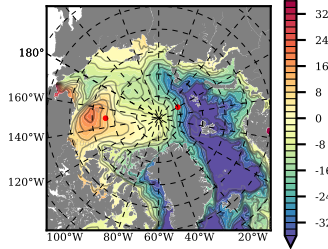

BCTGR273ERA5 mean FWC (m) over 2000

Mean FWC (m) from BG Obs Sys. (Proshutinsky et al. GRL2018) over year 2003-2017

Mean FWC (m) from Init State

BCTGR273ERA5 mean SSH anomaly

Mean DOT from Armitage et al. 2017 2003-2014