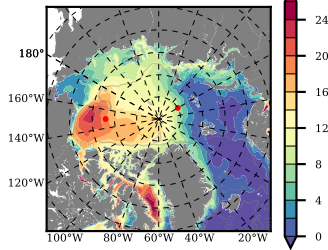

BCTGR273ERA5 mean FWC (m) over 2000

Mean FWC (m) from BG Obs Sys. (Proshutinsky et al. GRL2018) over year 2003-2017

Mean FWC (m) from Init State

BCTGR273ERA5 mean SSH anomaly

Mean DOT from Armitage et al. 2017 2003-2014