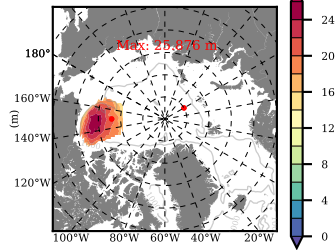

BCTGR273ERA5 mean FWC (m) over 2001

Mean FWC (m) from BG Obs Sys. (Proshutinsky et al. GRL2018) over year 2003-2017

Mean FWC (m) from Init State

BCTGR273ERA5 mean SSH anomaly

Mean DOT from Armitage et al. 2017 2003-2014