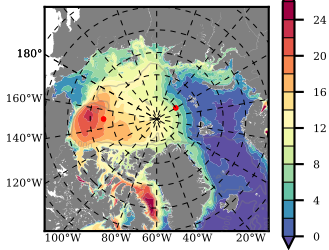

BCTGR273ERA5 mean FWC (m) over 2001

Mean FWC (m) from BG Obs Sys. (Proshutinsky et al. GRL2018) over year 2003-2017

Mean FWC (m) from Init State

BCTGR273ERA5 mean SSH anomaly

Mean DOT from Armitage et al. 2017 2003-2014