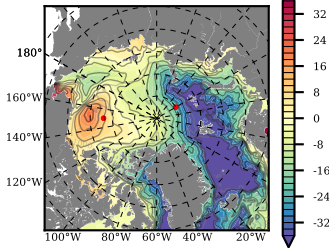

BCTGR273ERA5 mean FWC (m) over 2001

Mean FWC (m) from BG Obs Sys. (Proshutinsky et al. GRL2018) over year 2003-2017

Mean FWC (m) from Init State

BCTGR273ERA5 mean SSH anomaly

Mean DOT from Armitage et al. 2017 2003-2014