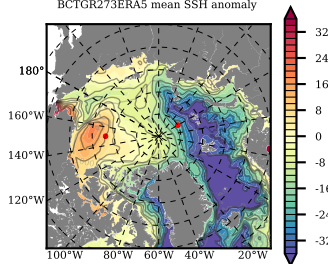

BCTGR273ERA5 mean FWC (m) over 2002

Mean FWC (m) from BG Obs Sys. (Proshutinsky et al. GRL2018) over year 2003-2017

Mean FWC (m) from Init State

BCTGR273ERA5 mean SSH anomaly

Mean DOT from Armitage et al. 2017 2003-2014