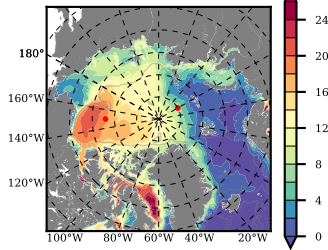

BCTGR273ERA5 mean FWC (m) over 2002

Mean FWC (m) from BG Obs Sys. (Proshutinsky et al. GRL2018) over year 2003-2017

Mean FWC (m) from Init State

BCTGR273ERA5 mean SSH anomaly

Mean DOT from Armitage et al. 2017 2003-2014