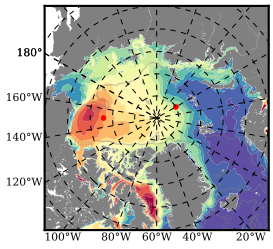

BCTGR273ERA5 mean FWC (m) over 2003

Mean FWC (m) from BG Obs Sys. (Proshutinsky et al. GRL2018) over year 2003

Mean FWC (m) from Init State

BCTGR273ERA5 mean SSH anomaly

Mean DOT from Armitage et al. 2017 2003