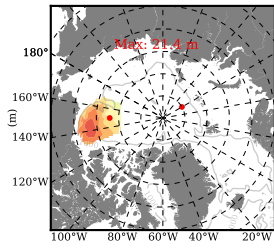

BCTGR273ERA5 mean FWC (m) over 2003

Mean FWC (m) from BG Obs Sys. (Proshutinsky et al. GRL2018) over year 2003

Mean FWC (m) from Init State

BCTGR273ERA5 mean SSH anomaly

Mean DOT from Armitage et al. 2017 2003