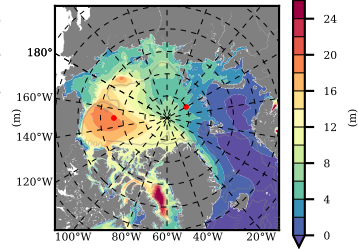

BCTGR273ERA5 mean FWC (m) over 2003

Mean FWC (m) from BG Obs Sys. (Proshutinsky et al. GRL2018) over year 2003

Mean FWC (m) from Init State

BCTGR273ERA5 mean SSH anomaly

Mean DOT from Armitage et al. 2017 2003