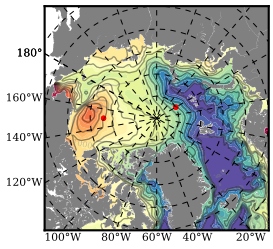

BCTGR273ERA5 mean FWC (m) over 2003

Mean FWC (m) from BG Obs Sys. (Proshutinsky et al. GRL2018) over year 2003

Mean FWC (m) from Init State

BCTGR273ERA5 mean SSH anomaly

Mean DOT from Armitage et al. 2017 2003