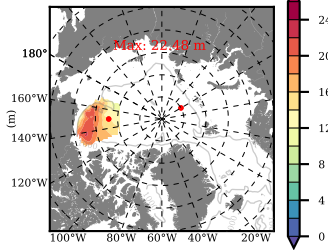

BCTGR273ERA5 mean FWC (m) over 2004

Mean FWC (m) from BG Obs Sys. (Proshutinsky et al. GRL2018) over year 2004

Mean FWC (m) from Init State

BCTGR273ERA5 mean SSH anomaly

Mean DOT from Armitage et al. 2017 2004