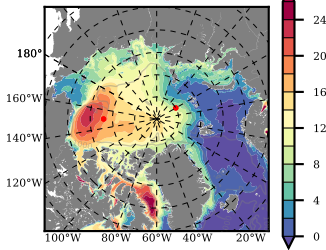

BCTGR273ERA5 mean FWC (m) over 2004

Mean FWC (m) from BG Obs Sys. (Proshutinsky et al. GRL2018) over year 2004

Mean FWC (m) from Init State

BCTGR273ERA5 mean SSH anomaly

Mean DOT from Armitage et al. 2017 2004