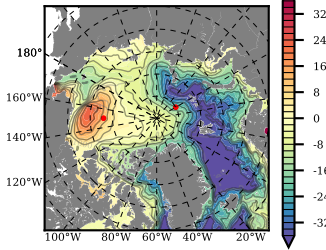

BCTGR273ERA5 mean FWC (m) over 2004

Mean FWC (m) from BG Obs Sys. (Proshutinsky et al. GRL2018) over year 2004

Mean FWC (m) from Init State

BCTGR273ERA5 mean SSH anomaly

Mean DOT from Armitage et al. 2017 2004