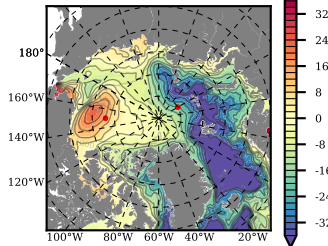

BCTGR273ERA5 mean FWC (m) over 2005

Mean FWC (m) from BG Obs Sys. (Proshutinsky et al. GRL2018) over year 2005

Mean FWC (m) from Init State

BCTGR273ERA5 mean SSH anomaly

Mean DOT from Armitage et al. 2017 2005