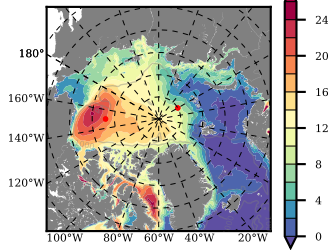

BCTGR273ERA5 mean FWC (m) over 2005

Mean FWC (m) from BG Obs Sys. (Proshutinsky et al. GRL2018) over year 2005

Mean FWC (m) from Init State

BCTGR273ERA5 mean SSH anomaly

Mean DOT from Armitage et al. 2017 2005