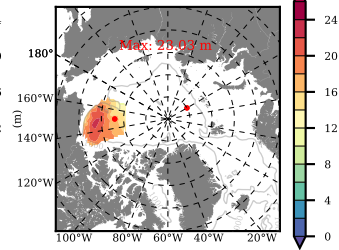

BCTGR273ERA5 mean FWC (m) over 2005

Mean FWC (m) from BG Obs Sys. (Proshutinsky et al. GRL2018) over year 2005

Mean FWC (m) from Init State

BCTGR273ERA5 mean SSH anomaly

Mean DOT from Armitage et al. 2017 2005