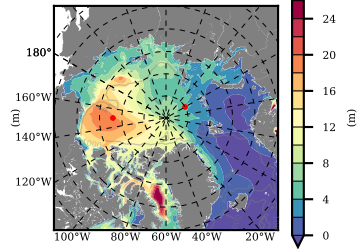

BCTGR273ERA5 mean FWC (m) over 2006

Mean FWC (m) from BG Obs Sys. (Proshutinsky et al. GRL2018) over year 2006

Mean FWC (m) from Init State

BCTGR273ERA5 mean SSH anomaly

Mean DOT from Armitage et al. 2017 2006