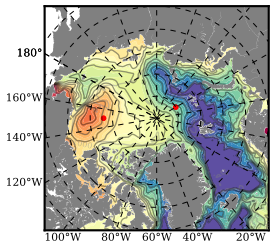

BCTGR273ERA5 mean FWC (m) over 2006

Mean FWC (m) from BG Obs Sys. (Proshutinsky et al. GRL2018) over year 2006

Mean FWC (m) from Init State

BCTGR273ERA5 mean SSH anomaly

Mean DOT from Armitage et al. 2017 2006