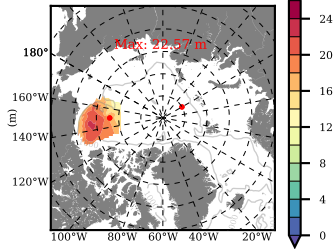

BCTGR273ERA5 mean FWC (m) over 2006

Mean FWC (m) from BG Obs Sys. (Proshutinsky et al. GRL2018) over year 2006

Mean FWC (m) from Init State

BCTGR273ERA5 mean SSH anomaly

Mean DOT from Armitage et al. 2017 2006