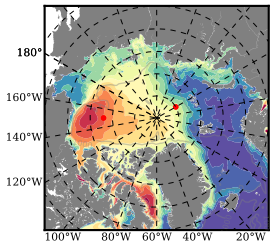

BCTGR273ERA5 mean FWC (m) over 2006

Mean FWC (m) from BG Obs Sys. (Proshutinsky et al. GRL2018) over year 2006

Mean FWC (m) from Init State

BCTGR273ERA5 mean SSH anomaly

Mean DOT from Armitage et al. 2017 2006