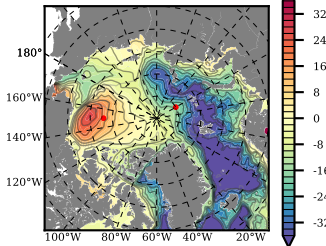

BCTGR273ERA5 mean FWC (m) over 2007

Mean FWC (m) from BG Obs Sys. (Proshutinsky et al. GRL2018) over year 2007

Mean FWC (m) from Init State

BCTGR273ERA5 mean SSH anomaly

Mean DOT from Armitage et al. 2017 2007