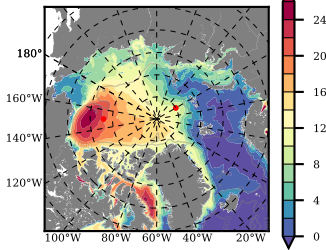

BCTGR273ERA5 mean FWC (m) over 2007

Mean FWC (m) from BG Obs Sys. (Proshutinsky et al. GRL2018) over year 2007

Mean FWC (m) from Init State

BCTGR273ERA5 mean SSH anomaly

Mean DOT from Armitage et al. 2017 2007