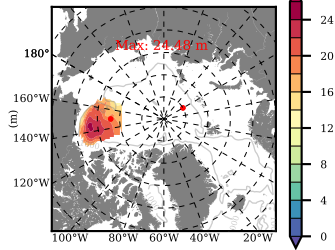

BCTGR273ERA5 mean FWC (m) over 2007

Mean FWC (m) from BG Obs Sys. (Proshutinsky et al. GRL2018) over year 2007

Mean FWC (m) from Init State

BCTGR273ERA5 mean SSH anomaly

Mean DOT from Armitage et al. 2017 2007