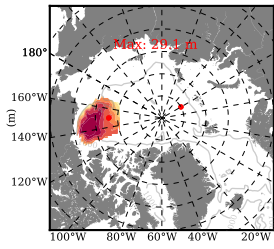

BCTGR273ERA5 mean FWC (m) over 2008

Mean FWC (m) from BG Obs Sys. (Proshutinsky et al. GRL2018) over year 2008

Mean FWC (m) from Init State

BCTGR273ERA5 mean SSH anomaly

Mean DOT from Armitage et al. 2017 2008