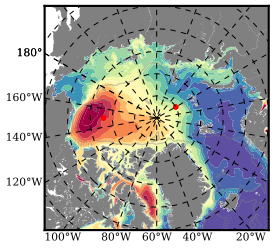

BCTGR273ERA5 mean FWC (m) over 2008

Mean FWC (m) from BG Obs Sys. (Proshutinsky et al. GRL2018) over year 2008

Mean FWC (m) from Init State

BCTGR273ERA5 mean SSH anomaly

Mean DOT from Armitage et al. 2017 2008