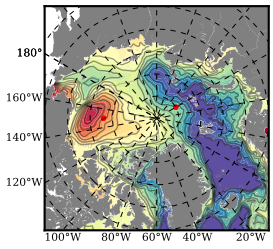

BCTGR273ERA5 mean FWC (m) over 2008

Mean FWC (m) from BG Obs Sys. (Proshutinsky et al. GRL2018) over year 2008

Mean FWC (m) from Init State

BCTGR273ERA5 mean SSH anomaly

Mean DOT from Armitage et al. 2017 2008