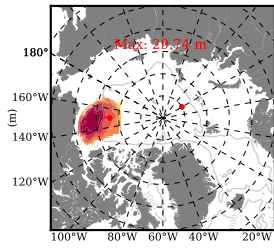

BCTGR273ERA5 mean FWC (m) over 2009

Mean FWC (m) from BG Obs Sys. (Proshutinsky et al. GRL2018) over year 2009

Mean FWC (m) from Init State

BCTGR273ERA5 mean SSH anomaly

Mean DOT from Armitage et al. 2017 2009