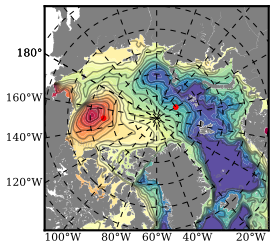

BCTGR273ERA5 mean FWC (m) over 2009

Mean FWC (m) from BG Obs Sys. (Proshutinsky et al. GRL2018) over year 2009

Mean FWC (m) from Init State

BCTGR273ERA5 mean SSH anomaly

Mean DOT from Armitage et al. 2017 2009