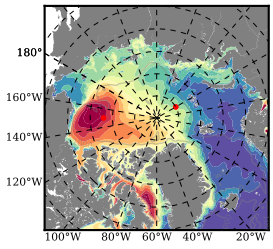

BCTGR273ERA5 mean FWC (m) over 2009

Mean FWC (m) from BG Obs Sys. (Proshutinsky et al. GRL2018) over year 2009

Mean FWC (m) from Init State

BCTGR273ERA5 mean SSH anomaly

Mean DOT from Armitage et al. 2017 2009