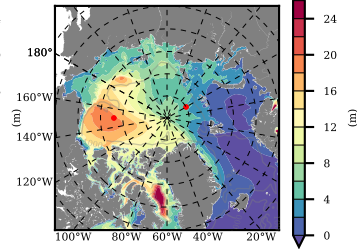

BCTGR273ERA5 mean FWC (m) over 2009

Mean FWC (m) from BG Obs Sys. (Proshutinsky et al. GRL2018) over year 2009

Mean FWC (m) from Init State

BCTGR273ERA5 mean SSH anomaly

Mean DOT from Armitage et al. 2017 2009