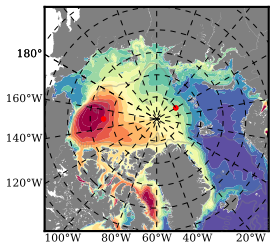

BCTGR273ERA5 mean FWC (m) over 2010

Mean FWC (m) from BG Obs Sys. (Proshutinsky et al. GRL2018) over year 2010

Mean FWC (m) from Init State

BCTGR273ERA5 mean SSH anomaly

Mean DOT from Armitage et al. 2017 2010