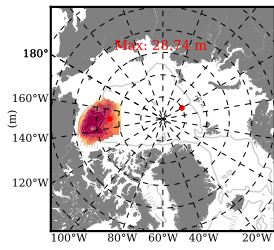

BCTGR273ERA5 mean FWC (m) over 2010

Mean FWC (m) from BG Obs Sys. (Proshutinsky et al. GRL2018) over year 2010

Mean FWC (m) from Init State

BCTGR273ERA5 mean SSH anomaly

Mean DOT from Armitage et al. 2017 2010