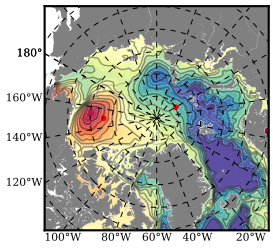

BCTGR273ERA5 mean FWC (m) over 2010

Mean FWC (m) from BG Obs Sys. (Proshutinsky et al. GRL2018) over year 2010

Mean FWC (m) from Init State

BCTGR273ERA5 mean SSH anomaly

Mean DOT from Armitage et al. 2017 2010