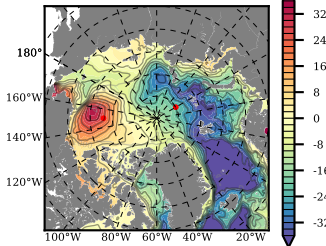

BCTGR273ERA5 mean FWC (m) over 2011

Mean FWC (m) from BG Obs Sys. (Proshutinsky et al. GRL2018) over year 2011

Mean FWC (m) from Init State

BCTGR273ERA5 mean SSH anomaly

Mean DOT from Armitage et al. 2017 2011