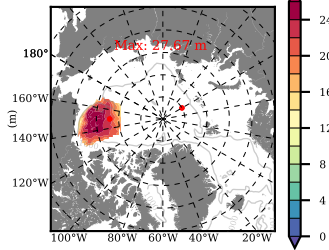

BCTGR273ERA5 mean FWC (m) over 2011

Mean FWC (m) from BG Obs Sys. (Proshutinsky et al. GRL2018) over year 2011

Mean FWC (m) from Init State

BCTGR273ERA5 mean SSH anomaly

Mean DOT from Armitage et al. 2017 2011