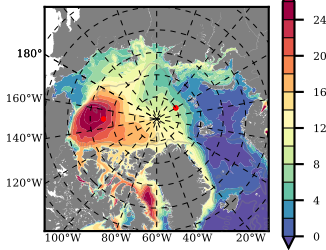

BCTGR273ERA5 mean FWC (m) over 2011

Mean FWC (m) from BG Obs Sys. (Proshutinsky et al. GRL2018) over year 2011

Mean FWC (m) from Init State

BCTGR273ERA5 mean SSH anomaly

Mean DOT from Armitage et al. 2017 2011