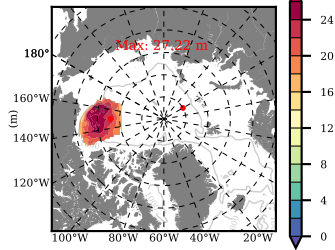

BCTGR273ERA5 mean FWC (m) over 2012

Mean FWC (m) from BG Obs Sys. (Proshutinsky et al. GRL2018) over year 2012

Mean FWC (m) from Init State

BCTGR273ERA5 mean SSH anomaly

Mean DOT from Armitage et al. 2017 2012