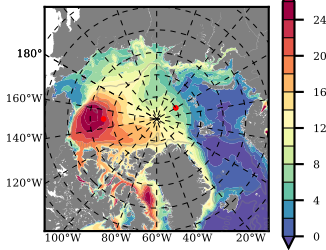

BCTGR273ERA5 mean FWC (m) over 2012

Mean FWC (m) from BG Obs Sys. (Proshutinsky et al. GRL2018) over year 2012

Mean FWC (m) from Init State

BCTGR273ERA5 mean SSH anomaly

Mean DOT from Armitage et al. 2017 2012