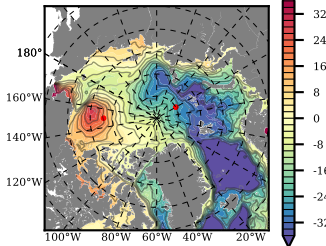

BCTGR273ERA5 mean FWC (m) over 2012

Mean FWC (m) from BG Obs Sys. (Proshutinsky et al. GRL2018) over year 2012

Mean FWC (m) from Init State

BCTGR273ERA5 mean SSH anomaly

Mean DOT from Armitage et al. 2017 2012