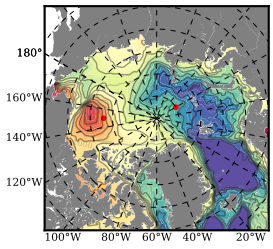

BCTGR273ERA5 mean FWC (m) over 2013

Mean FWC (m) from BG Obs Sys. (Proshutinsky et al. GRL2018) over year 2013

Mean FWC (m) from Init State

BCTGR273ERA5 mean SSH anomaly

Mean DOT from Armitage et al. 2017 2013