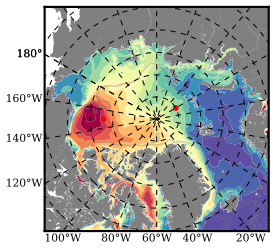

BCTGR273ERA5 mean FWC (m) over 2013

Mean FWC (m) from BG Obs Sys. (Proshutinsky et al. GRL2018) over year 2013

Mean FWC (m) from Init State

BCTGR273ERA5 mean SSH anomaly

Mean DOT from Armitage et al. 2017 2013