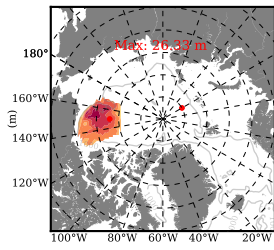

BCTGR273ERA5 mean FWC (m) over 2013

Mean FWC (m) from BG Obs Sys. (Proshutinsky et al. GRL2018) over year 2013

Mean FWC (m) from Init State

BCTGR273ERA5 mean SSH anomaly

Mean DOT from Armitage et al. 2017 2013