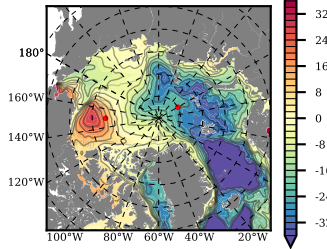

BCTGR273ERA5 mean FWC (m) over 2014

Mean FWC (m) from BG Obs Sys. (Proshutinsky et al. GRL2018) over year 2014

Mean FWC (m) from Init State

BCTGR273ERA5 mean SSH anomaly

Mean DOT from Armitage et al. 2017 2014