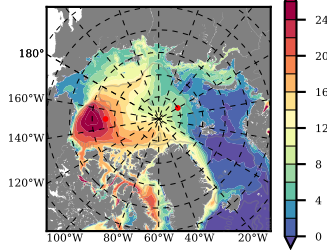

BCTGR273ERA5 mean FWC (m) over 2014

Mean FWC (m) from BG Obs Sys. (Proshutinsky et al. GRL2018) over year 2014

Mean FWC (m) from Init State

BCTGR273ERA5 mean SSH anomaly

Mean DOT from Armitage et al. 2017 2014