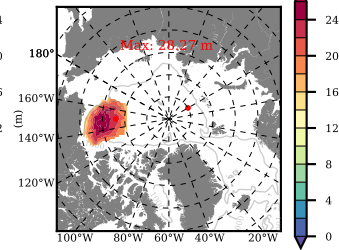

BCTGR273ERA5 mean FWC (m) over 2014

Mean FWC (m) from BG Obs Sys. (Proshutinsky et al. GRL2018) over year 2014

Mean FWC (m) from Init State

BCTGR273ERA5 mean SSH anomaly

Mean DOT from Armitage et al. 2017 2014