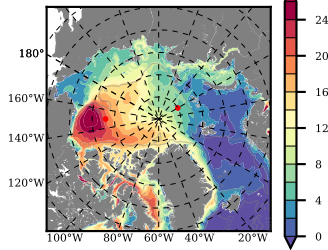

BCTGR273ERA5 mean FWC (m) over 2015

Mean FWC (m) from BG Obs Sys. (Proshutinsky et al. GRL2018) over year 2015

Mean FWC (m) from Init State

BCTGR273ERA5 mean SSH anomaly

Mean DOT from Armitage et al. 2017 2003-2014