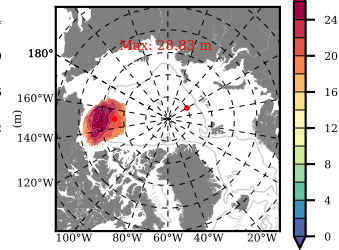

BCTGR273ERA5 mean FWC (m) over 2015

Mean FWC (m) from BG Obs Sys. (Proshutinsky et al. GRL2018) over year 2015

Mean FWC (m) from Init State

BCTGR273ERA5 mean SSH anomaly

Mean DOT from Armitage et al. 2017 2003-2014