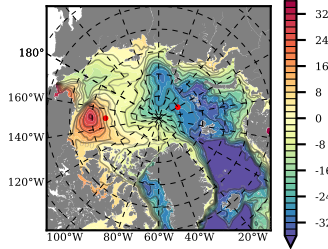

BCTGR273ERA5 mean FWC (m) over 2015

Mean FWC (m) from BG Obs Sys. (Proshutinsky et al. GRL2018) over year 2015

Mean FWC (m) from Init State

BCTGR273ERA5 mean SSH anomaly

Mean DOT from Armitage et al. 2017 2003-2014