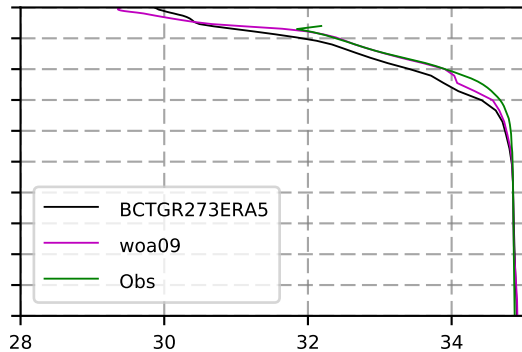

1982 mean temperature
@ moor Arctic B box

1982 mean Salinity
@ moor Arctic B box

@ moor EUR box

@ moor EUR box