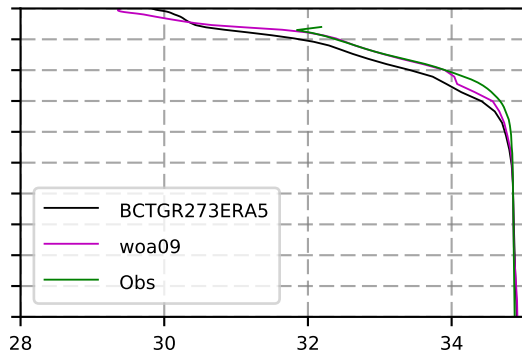

1983 mean temperature  
@ moor Arctic B box

1983 mean Salinity  
@ moor Arctic B box

@ moor EUR box

@ moor EUR box