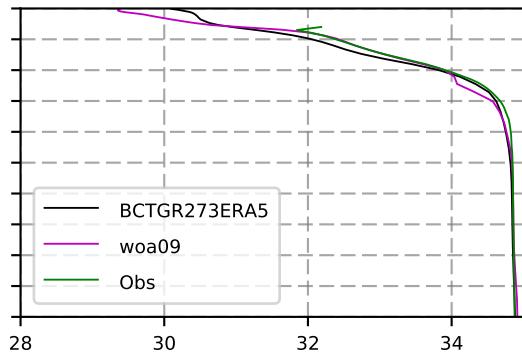

1994 mean temperature
@ moor Arctic B box

1994 mean Salinity
@ moor Arctic B box

@ moor EUR box

@ moor EUR box