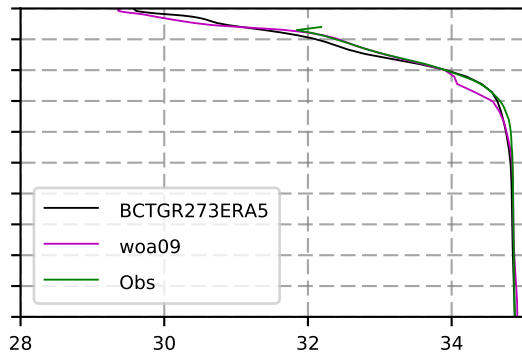

1995 mean temperature
@ moor Arctic B box

1995 mean Salinity
@ moor Arctic B box

@ moor EUR box

@ moor EUR box