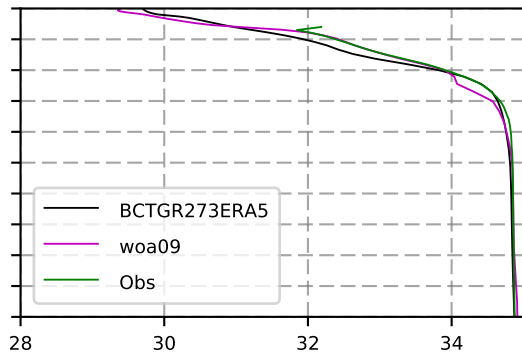

2000 mean temperature
@ moor Arctic B box

2000 mean Salinity
@ moor Arctic B box

@ moor EUR box

@ moor EUR box