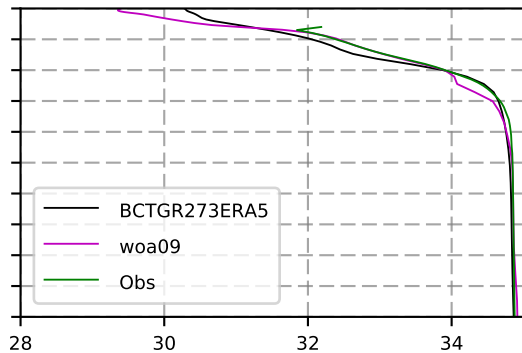

2002 mean temperature
@ moor Arctic B box

2002 mean Salinity
@ moor Arctic B box

@ moor EUR box

@ moor EUR box