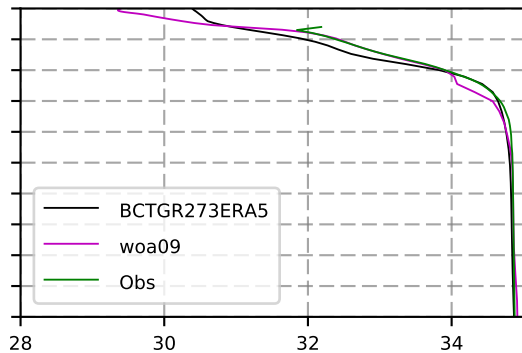

2003 mean temperature
@ moor Arctic B box

2003 mean Salinity
@ moor Arctic B box

@ moor EUR box

@ moor EUR box