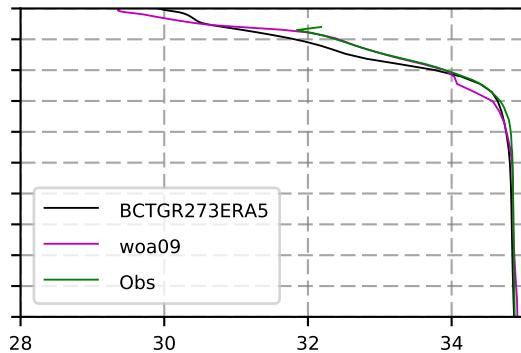

2004 mean temperature  
@ moor Arctic B box

2004 mean Salinity  
@ moor Arctic B box

@ moor EUR box

@ moor EUR box