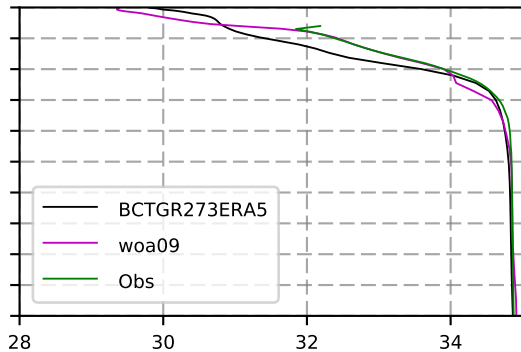

2005 mean temperature
@ moor Arctic B box

2005 mean Salinity
@ moor Arctic B box

@ moor EUR box

@ moor EUR box