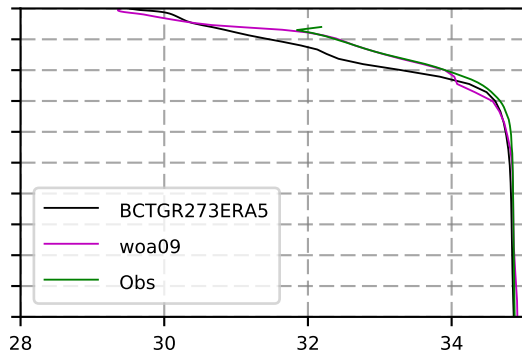

2007 mean temperature
@ moor Arctic B box

2007 mean Salinity
@ moor Arctic B box

@ moor EUR box

@ moor EUR box