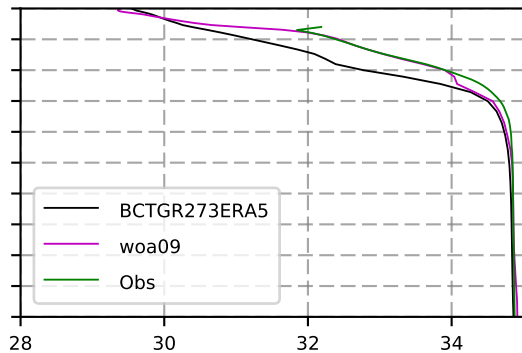

2010 mean temperature
@ moor Arctic B box

2010 mean Salinity
@ moor Arctic B box

@ moor EUR box

@ moor EUR box