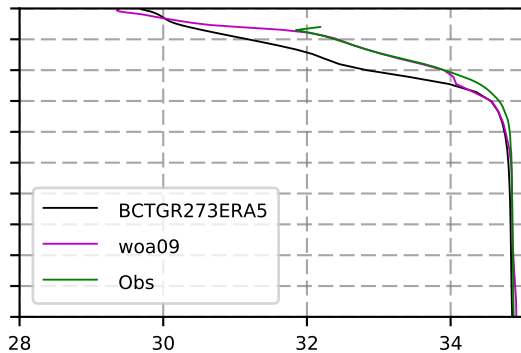

2012 mean temperature
@ moor Arctic B box

2012 mean Salinity
@ moor Arctic B box

@ moor EUR box

@ moor EUR box