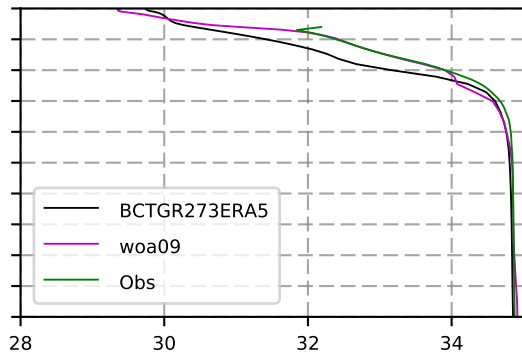

2014 mean temperature
@ moor Arctic B box

2014 mean Salinity
@ moor Arctic B box

@ moor EUR box

@ moor EUR box