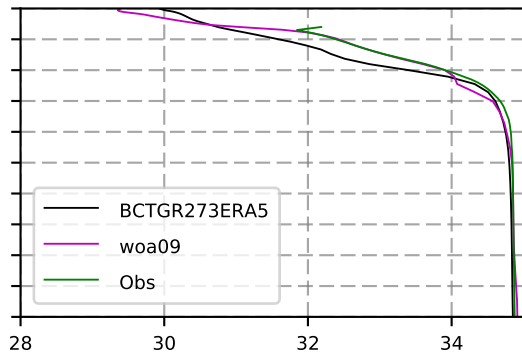

2015 mean temperature
@ moor Arctic B box

2015 mean Salinity
@ moor Arctic B box

@ moor EUR box

@ moor EUR box