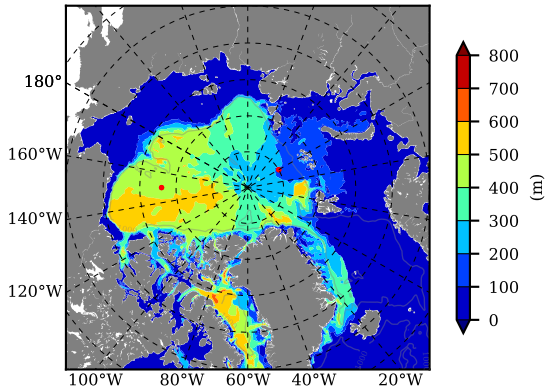

BCTGR273ERA5AO1SC1 AW Max Temp over 1979

AW Max Temp from PHC 3.0

BCTGR273ERA5AO1SC1 AW Max Temp depth

AW Max Temp depth from PHC 3.0