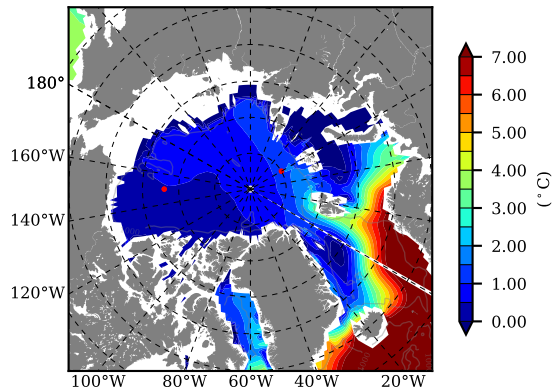

BCTGR273ERA5AO1SC1 AW Max Temp over 1979

AW Max Temp from PHC 3.0

BCTGR273ERA5AO1SC1 AW Max Temp depth

AW Max Temp depth from PHC 3.0