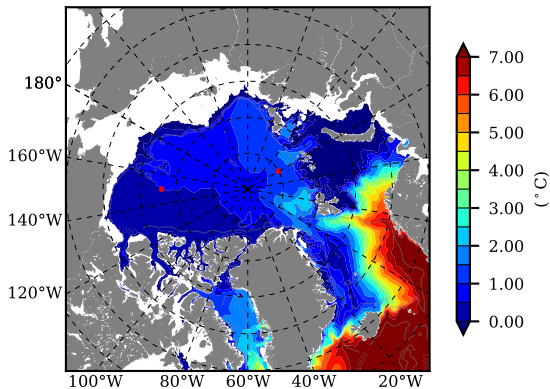

BCTGR273ERA5AO1SC1 AW Max Temp over 1979

AW Max Temp from PHC 3.0

BCTGR273ERA5AO1SC1 AW Max Temp depth

AW Max Temp depth from PHC 3.0