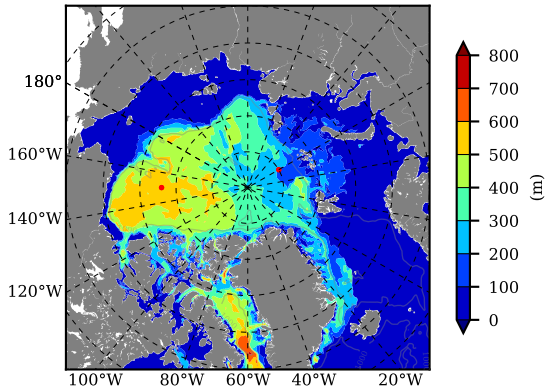

BCTGR273ERA5AO1SC1 AW Max Temp over 1980

AW Max Temp from PHC 3.0

BCTGR273ERA5AO1SC1 AW Max Temp depth

AW Max Temp depth from PHC 3.0