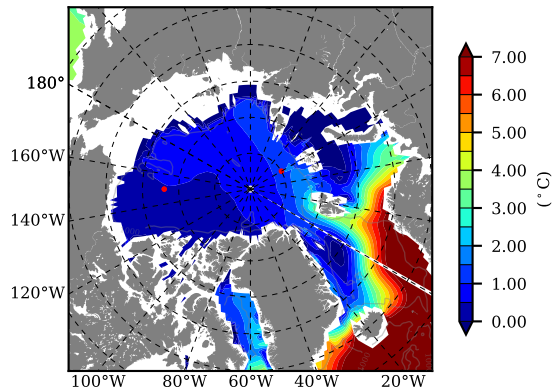

BCTGR273ERA5AO1SC1 AW Max Temp over 1980

AW Max Temp from PHC 3.0

BCTGR273ERA5AO1SC1 AW Max Temp depth

AW Max Temp depth from PHC 3.0