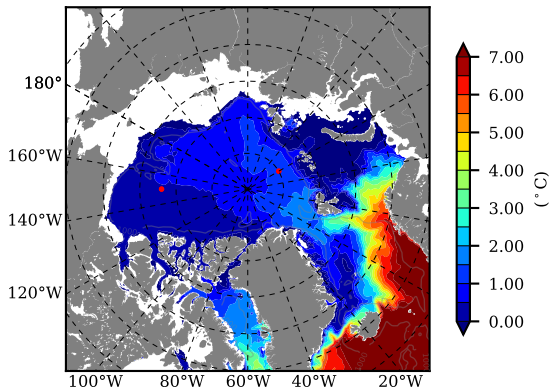

BCTGR273ERA5AO1SC1 AW Max Temp over 1980

AW Max Temp from PHC 3.0

BCTGR273ERA5AO1SC1 AW Max Temp depth

AW Max Temp depth from PHC 3.0